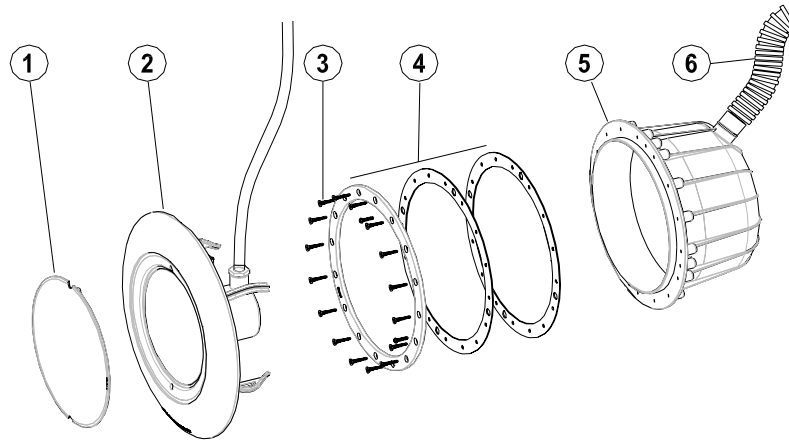

Concrete pool

Liner pool

Panel pool

Item	Code	Description
1 (optional)	G-LI-SNAP	Set of 3 colored snap-on lenses (red, green, blue)
2	G-LI-OPTICIN	Optic only 300 W
3	G-LI-SCREW-S	Set of 20 screws
4	G-LI-MRSE	Sealing set with 1 mounting ring and 3 seal rings
5	G-LI-NICHE	Niche with compression seal
6	H-NICHE-CON	Flexible hose 1,5 m