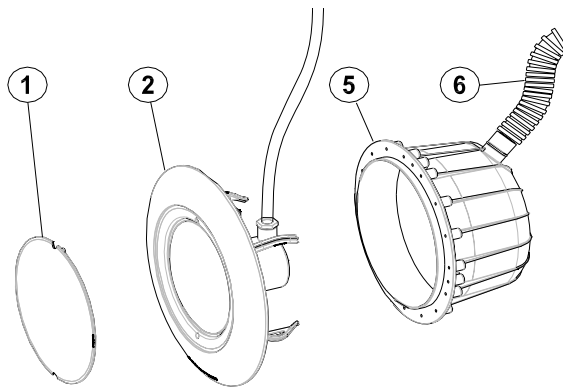

Concrete pool

Liner pool

Panel pool

Item	Code	Description
1 (optional)	G-LI-SNAP	Set of 3 colored snap-on lenses (red, green, blue)
2	G-LI-OPTICIN	Optic only 300 W
3	G-LI-SCREW-S	Set of 20 screws
4	G-LI-MRSE	Sealing set with 1 mounting ring and 3 seal rings
5	G-LI-NICHE	Niche with compression seal
6	H-NICHE-CON	Flexible hose 1,5 m