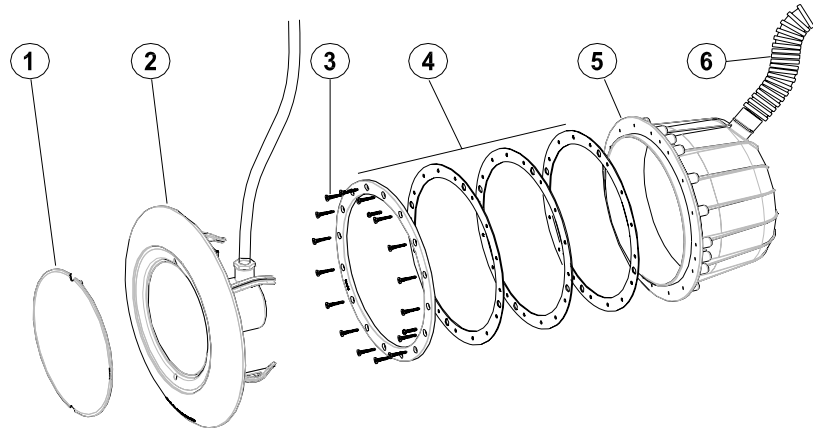

Concrete pool

Liner pool

Panel pool

Item	Code	Description
1 (optional)	G-LI-SNAP	Set of 3 colored snap-on lenses (red, green, blue)
2	G-LI-OPTICIN	Optic only 300 W
3	G-LI-SCREW-S	Set of 20 screws
4	G-LI-MRSE	Sealing set with 1 mounting ring and 3 seal rings
5	G-LI-NICHE	Niche with compression seal
6	H-NICHE-CON	Flexible hose 1,5 m